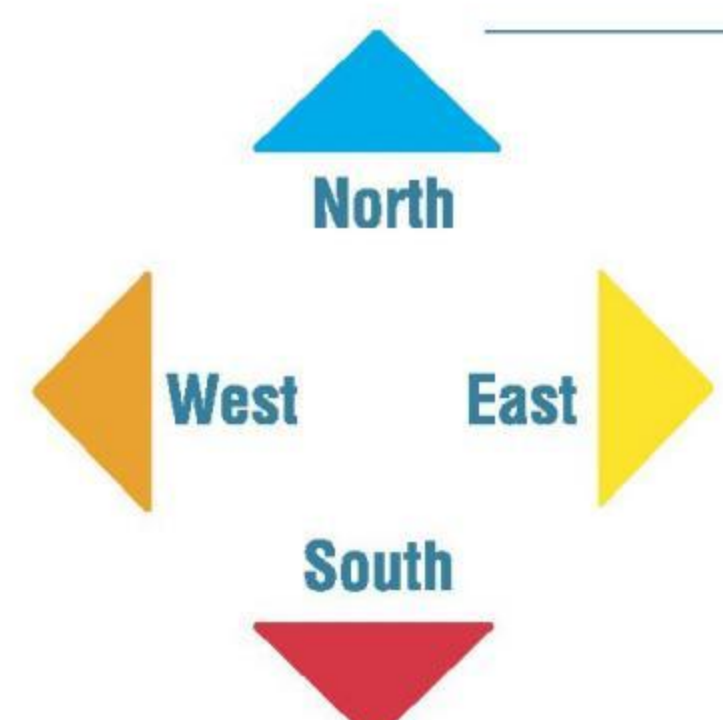

**Toronto's Downtown Underground Pedestrian Walkway**

- Legend**
- Enclosed Walkway
  - ⋯ Future Walkway
  - ⋯ Walkway Outdoor Connection
  - Above Grade
  - At Grade
  - Subway
  - LRT
  - \* Building Under Construction
  - H Hotel
  - C Cultural Building
  - S Sports Venue
  - ★ Major Attractions

W

E